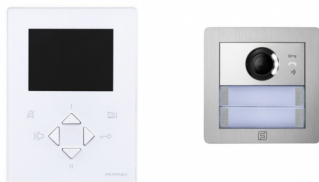

ZH1252ABW

Videokit Alba - ZHeroS ZH1252ABW

One-way colour videokit ready and complete for the installation. Duo Easy technology. Composed by ZHeroS ZH1252W monitor, outdoor panel Alba serie CV2124AB with 1 call button together with 2221MQ power supply.

CARATTERISTICHE PRINCIPALI

colore: **white monitor**

vivavoce: **yes**

display: **4"**

FUNZIONI

CARATTERISTICHE TECNICHE

DIMENSIONI